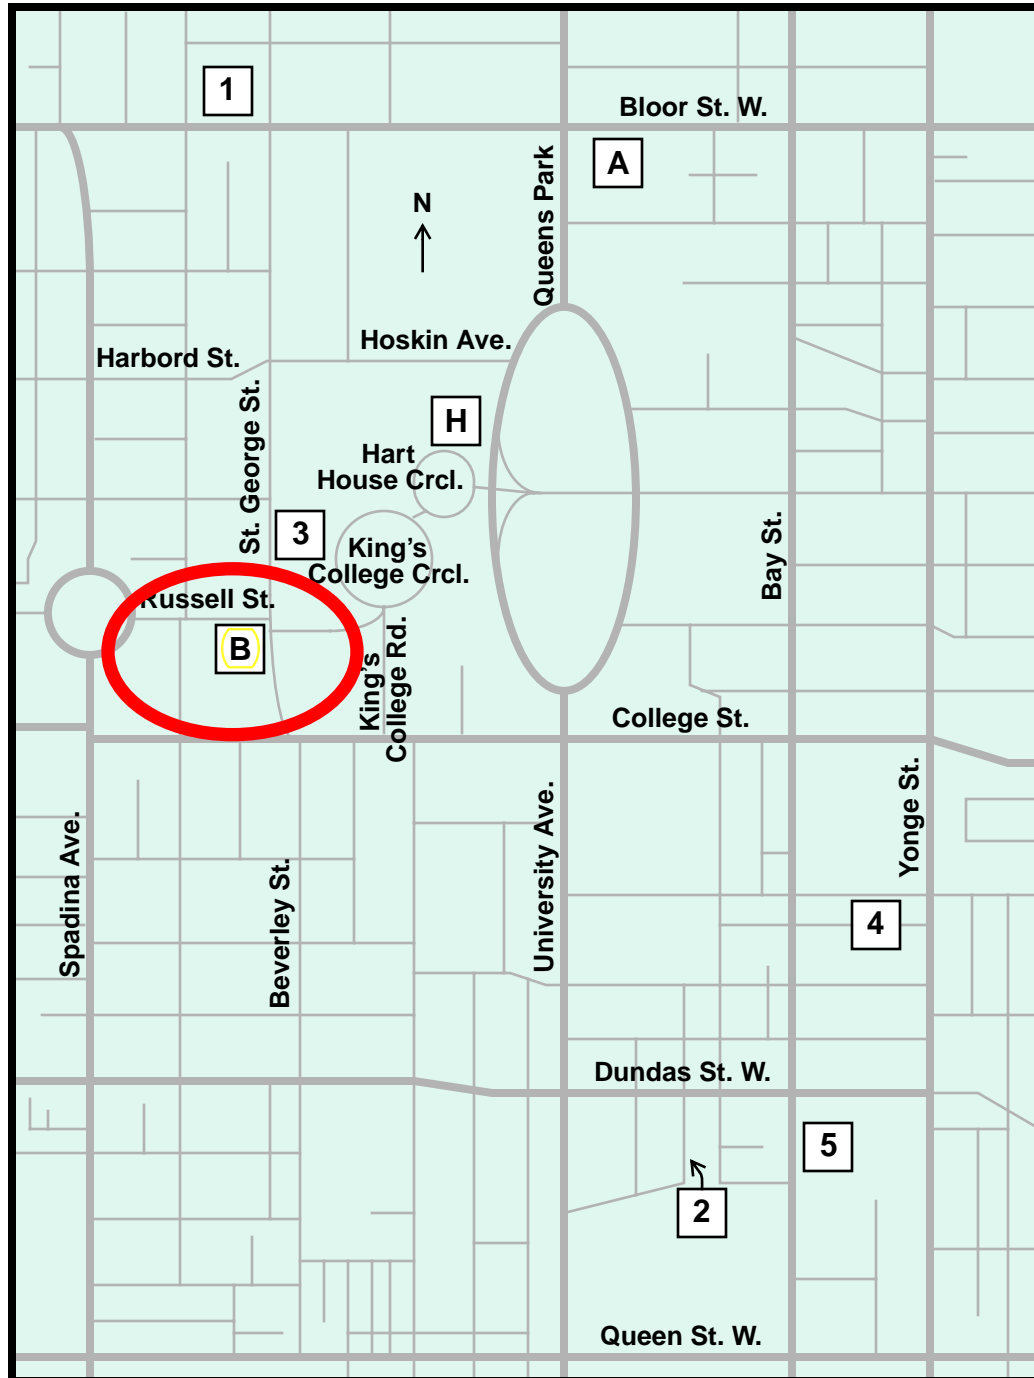

University of Toronto Local Map ISMVL 2004 & ULSIWS

- B** ULSIWS & ISMVL Location:
Bahen Centre for
Information Technology
(40 St. George St.)
- H** Reception and Banquet:
Hart House
(7 Hart House Circle)
- A** Lunch Field Trip:
Altera Corporation
(Suite 200-151 Bloor St. W.)
- 1** Quality Hotel Midtown
- 2** UofT Off-Campus Residence
- 3** Knox College Residence
- 4** Delta Chelsea
- 5** Toronto Marriot Eaton Centre